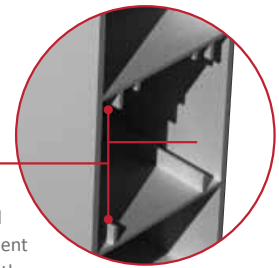

2" Deep pocket allows the picket to penetrate and overlap which provides greater strength and less chance for tongue and groove pickets to come out. At the same time, it allows greater racking and sloping ability of the fence section panel for a perfect installation.

Bottom rail reinforcement options, with added internal tabs to accommodate bottom rail reinforcement sections. The result is added support and rigidity.