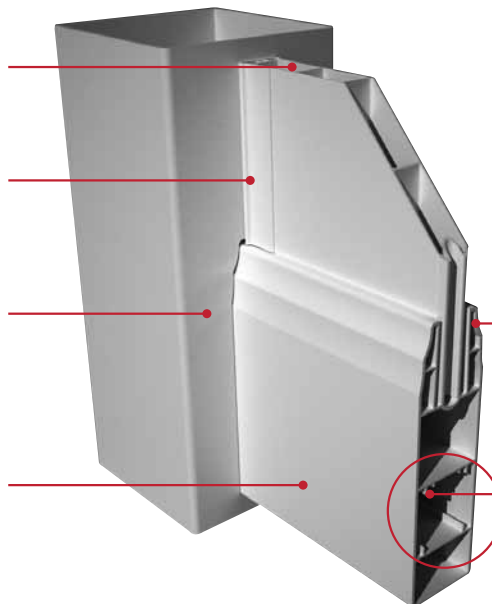

## PRIVACY FENCING ANATOMY

7/8" x 6" Tongue and groove pickets interlock to create a strong joint to withstand the test of time.

End spacer cap ensures no gap where tongue and groove pickets meet the post. The unique shape design prevents the end cap from falling into the rail channel.

Rail locking tabs hold rails securely into the precisely routed post via a computer controlled routing machine. No use of screws to rust, weaken or become loose over time.

2" x 7" TruLine Privacy Rail provides the perfect blend of elegance, strength and performance.

2" Deep pocket allows the picket to penetrate and overlap which provides greater strength and less chance for tongue and groove pickets to come out. At the same time, it allows greater racking and sloping ability of the fence section panel for a perfect installation.