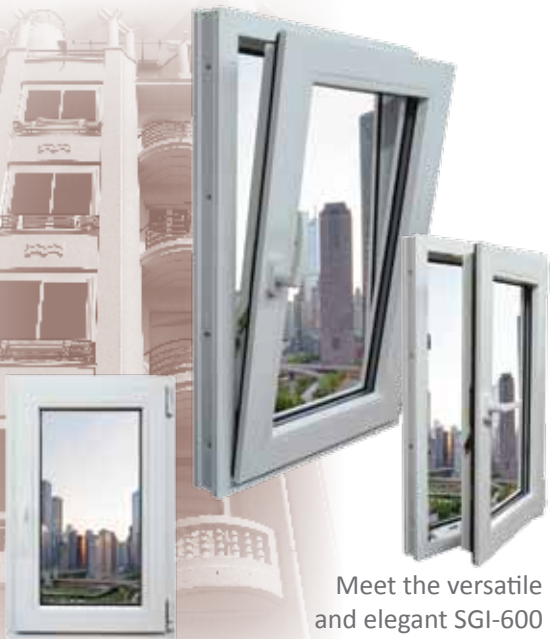

Form Follows Function

Meet the versatile
and elegant SGI-600
Euro Style Window System

SKYREACH
Skyreach L&S Extrusions Corp.

www.skyreachls.com

Perfect for the Job

www.skyreachls.com

SKYREACH
Skyreach L&S Extrusions Corp.

Introducing the
SGI-600 Euro Style
Window System.
Function