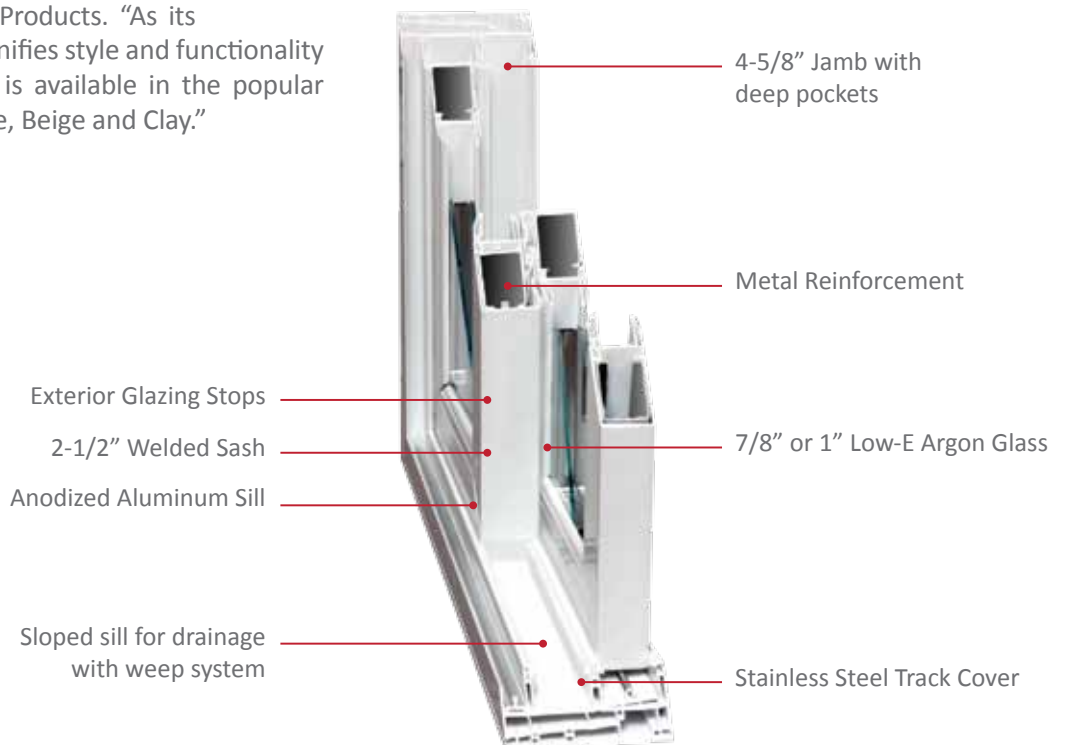

Start taking advantage of this low cost, high value option today! Available in four attractive colours: Cream White, Cashmere, Sandalwood and Sandstone. Start promoting Capstock coloured profiles as an alternative to painted profiles and filter the savings through to your customers.

Contact your customer service or sales representative for more information.

There's Strength In Harmony (PD05)

SKYREACH L&S Extrusions Corp's Harmony Series PERFECT® Patio Door to its growing line of meticulously engineered products.

The sleek, modern Harmony PERFECT® Patio Door is available with a welded sash and a frame system that's fully welded or mechanically-joined. The sash stiles are reinforced to add strength and rigidity to the frame. Available in 5', 6' and 8' width and 6'8" and 8' height, the single or double slider configuration of the Harmony door is cleverly designed and easy to install. Available in a variety of aesthetically-pleasing multi-panel system combinations, custom styles and finishes, the Harmony will make the most of a ny view.

"The Harmony door has a deep pocket interlock for air and water resistance", says Sales Director - Building Products. "As its name implies, this door unifies style and functionality in any environment and is available in the popular extruded colours of White, Beige and Clay."